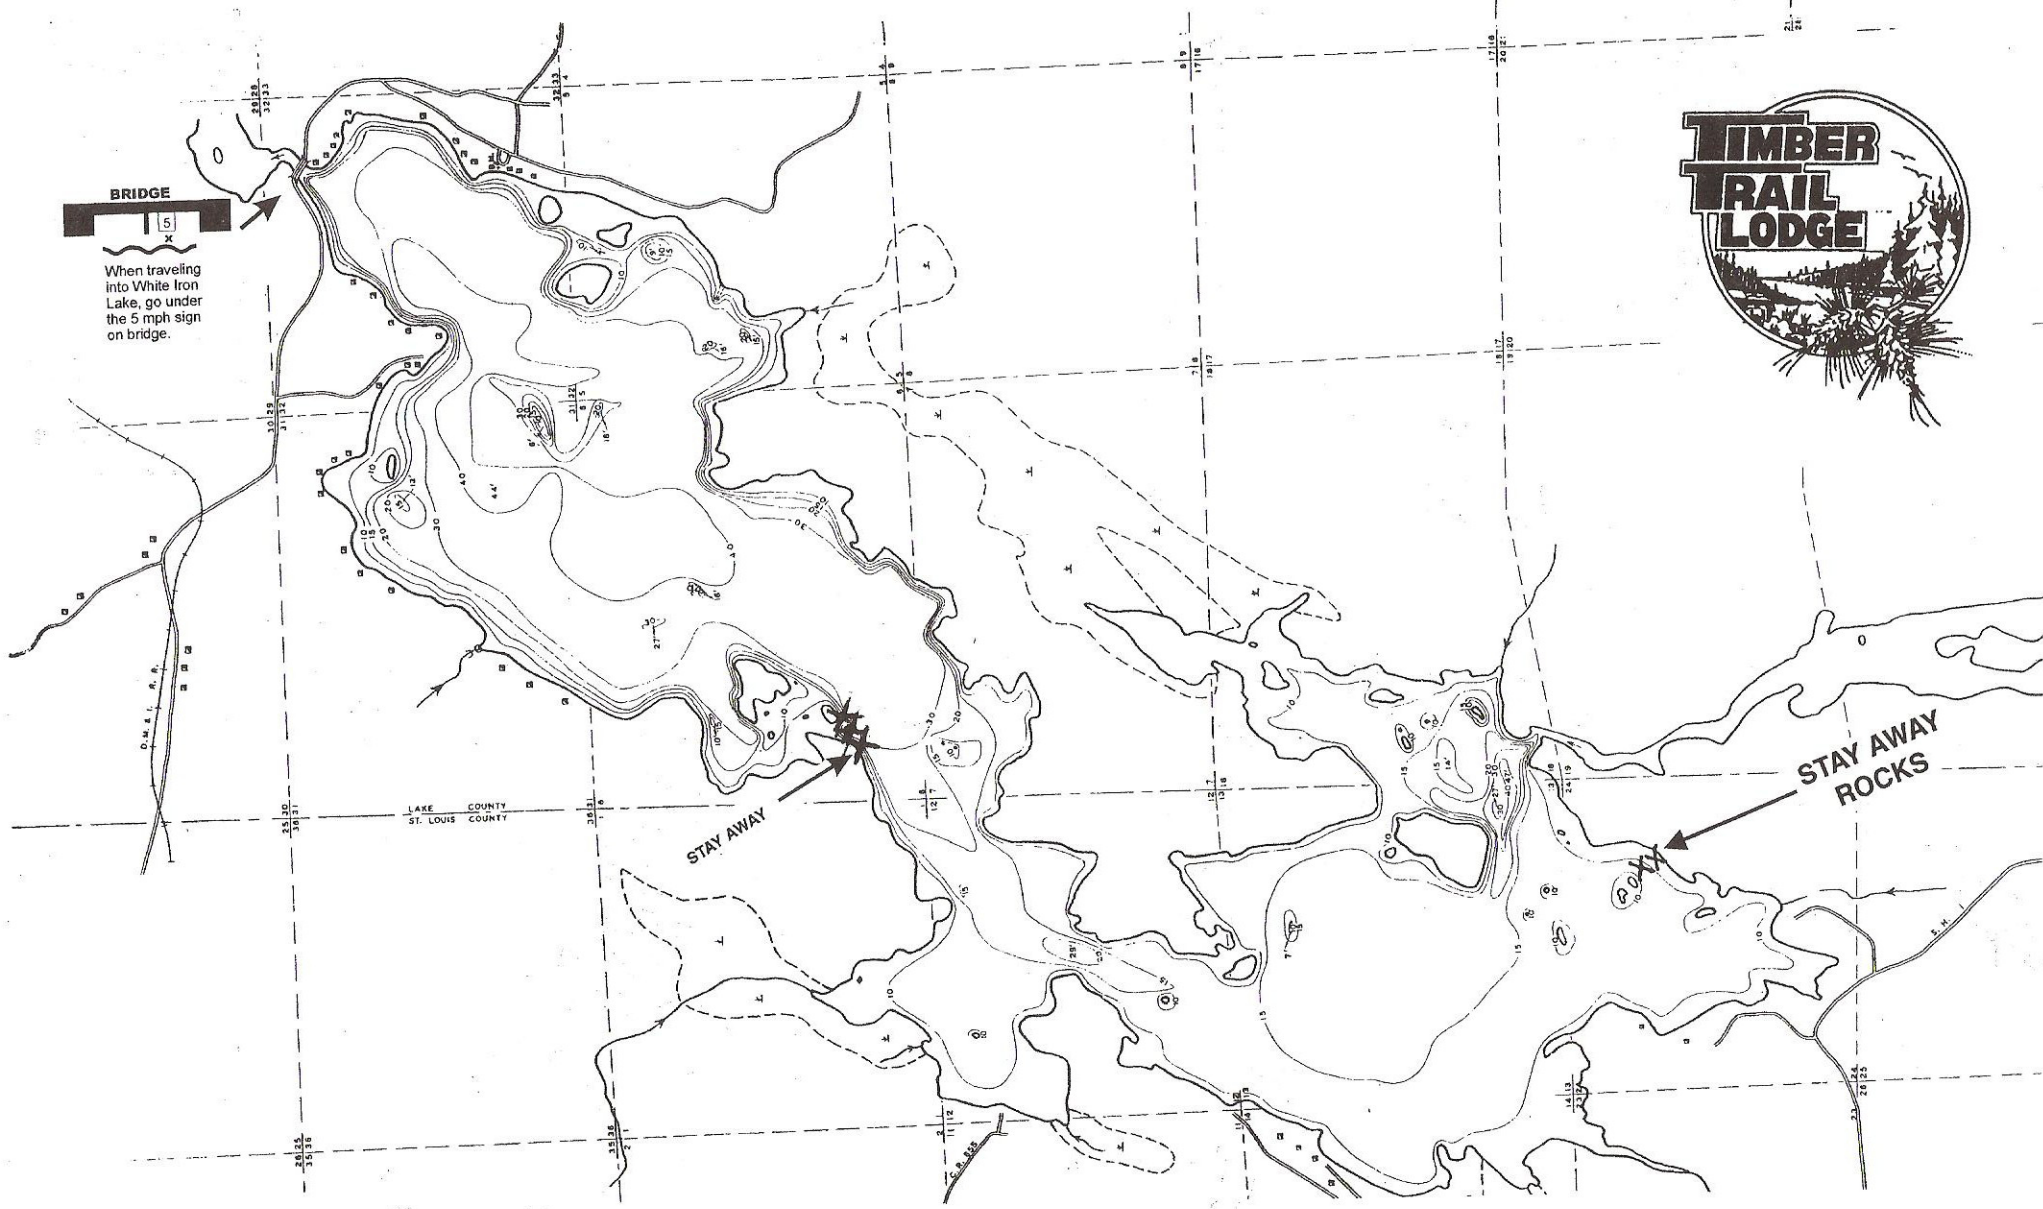

When traveling into White Iron Lake, go under the 5 mph sign on bridge.

WHITE IRON LAKE
LAKE-ST. LOUIS COUNTIES